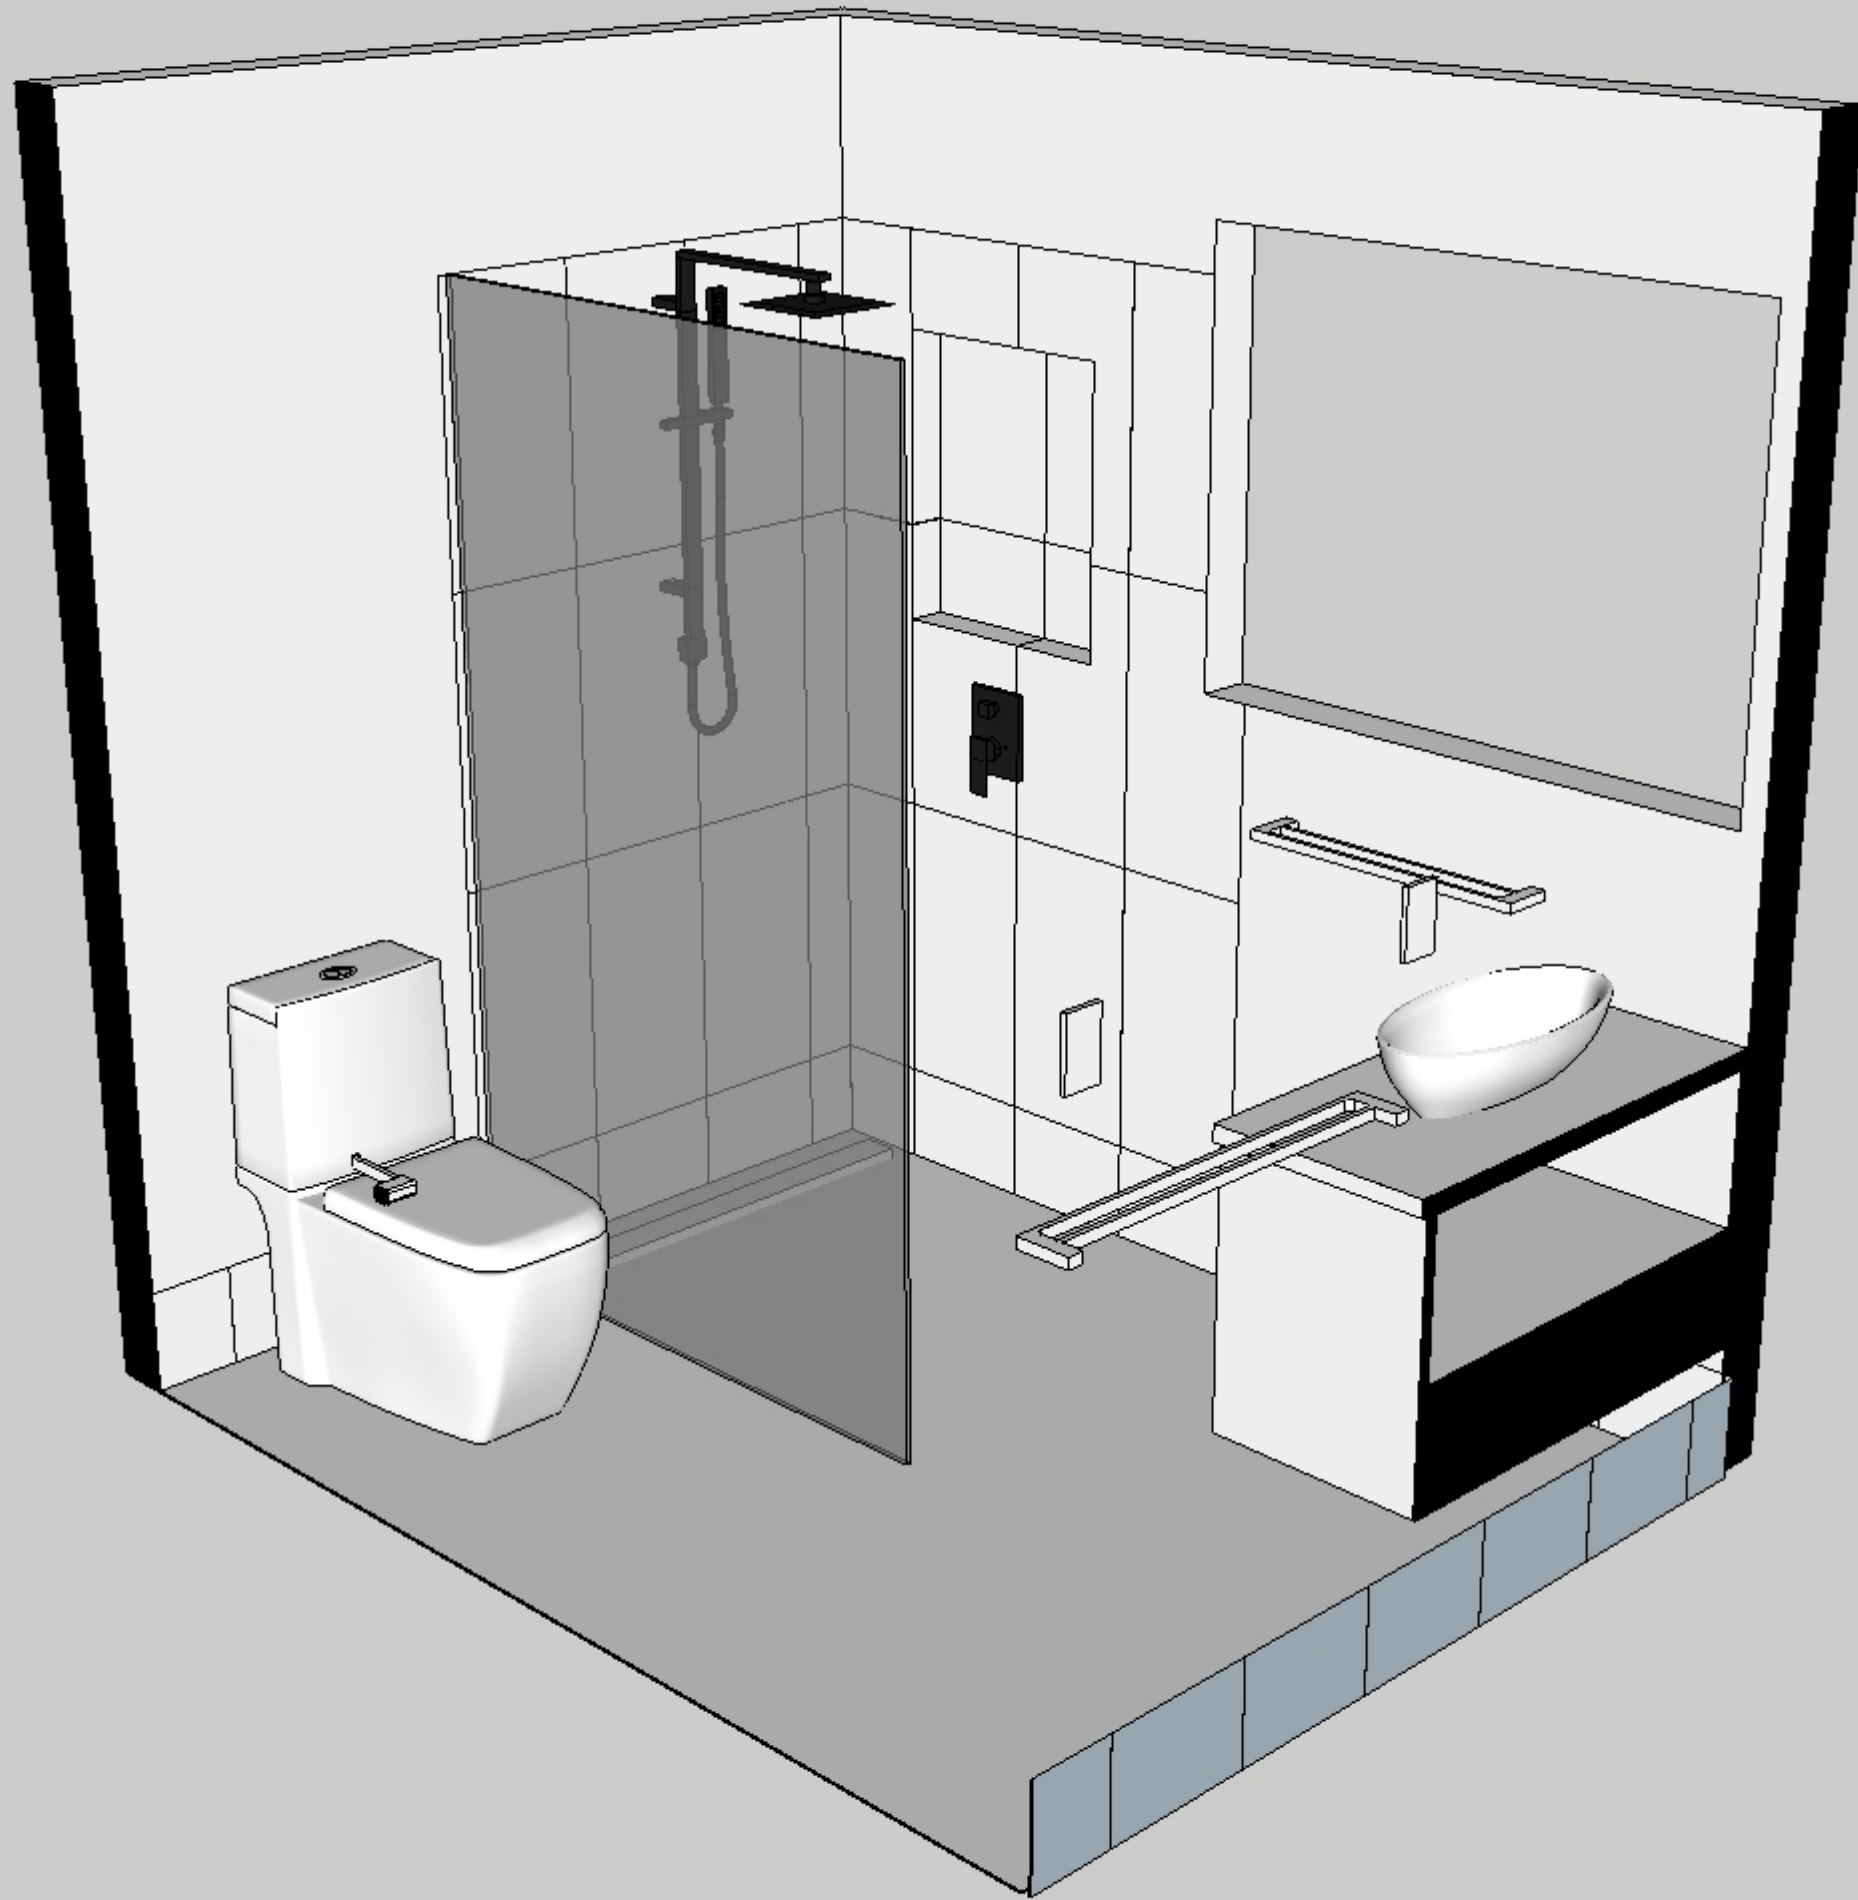

DRAWN BY
Michael Cousins
 DESCRIPTION
 Elevation 4

PROJECT NO.
1023
 PROJECT
 Ensuite

ISSUE
 MM.DD.YY
 RE-ISSUE
 MM.DD.YY

CLIENT
John and Jane Doe
 Could be your house
 Ocean Shores, NSW, 2483

DRAWN BY
Michael Cousins
DESCRIPTION
Iso

PROJECT NO.
1023
PROJECT
Ensuite

ISSUE
MM.DD.YY
RE-ISSUE
MM.DD.YY

CLIENT
John and Jane Doe
Could be your house
Ocean Shores, NSW, 2483